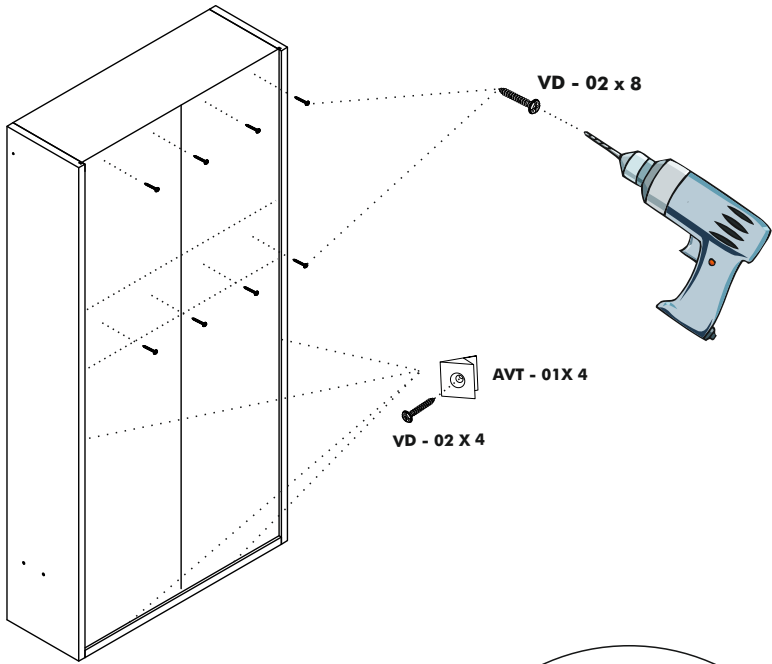

STEP 1

**TRACK TITLE
A LEFT / A RIGHT**

STEP 2

VIDEO

https://youtu.be/rXsuHg_W-YI

STEP 3

STEP 4

VIDEO

<https://youtu.be/IKNfkuV12v4>

STEP 5

STEP 6

STEP 7

**Remove the screw
Vidayı çıkarın**

**CAUTION
DO NOT UNLOCK
BEFORE INSTALL**

MKZ - 02 (L/R)

TAP - 01